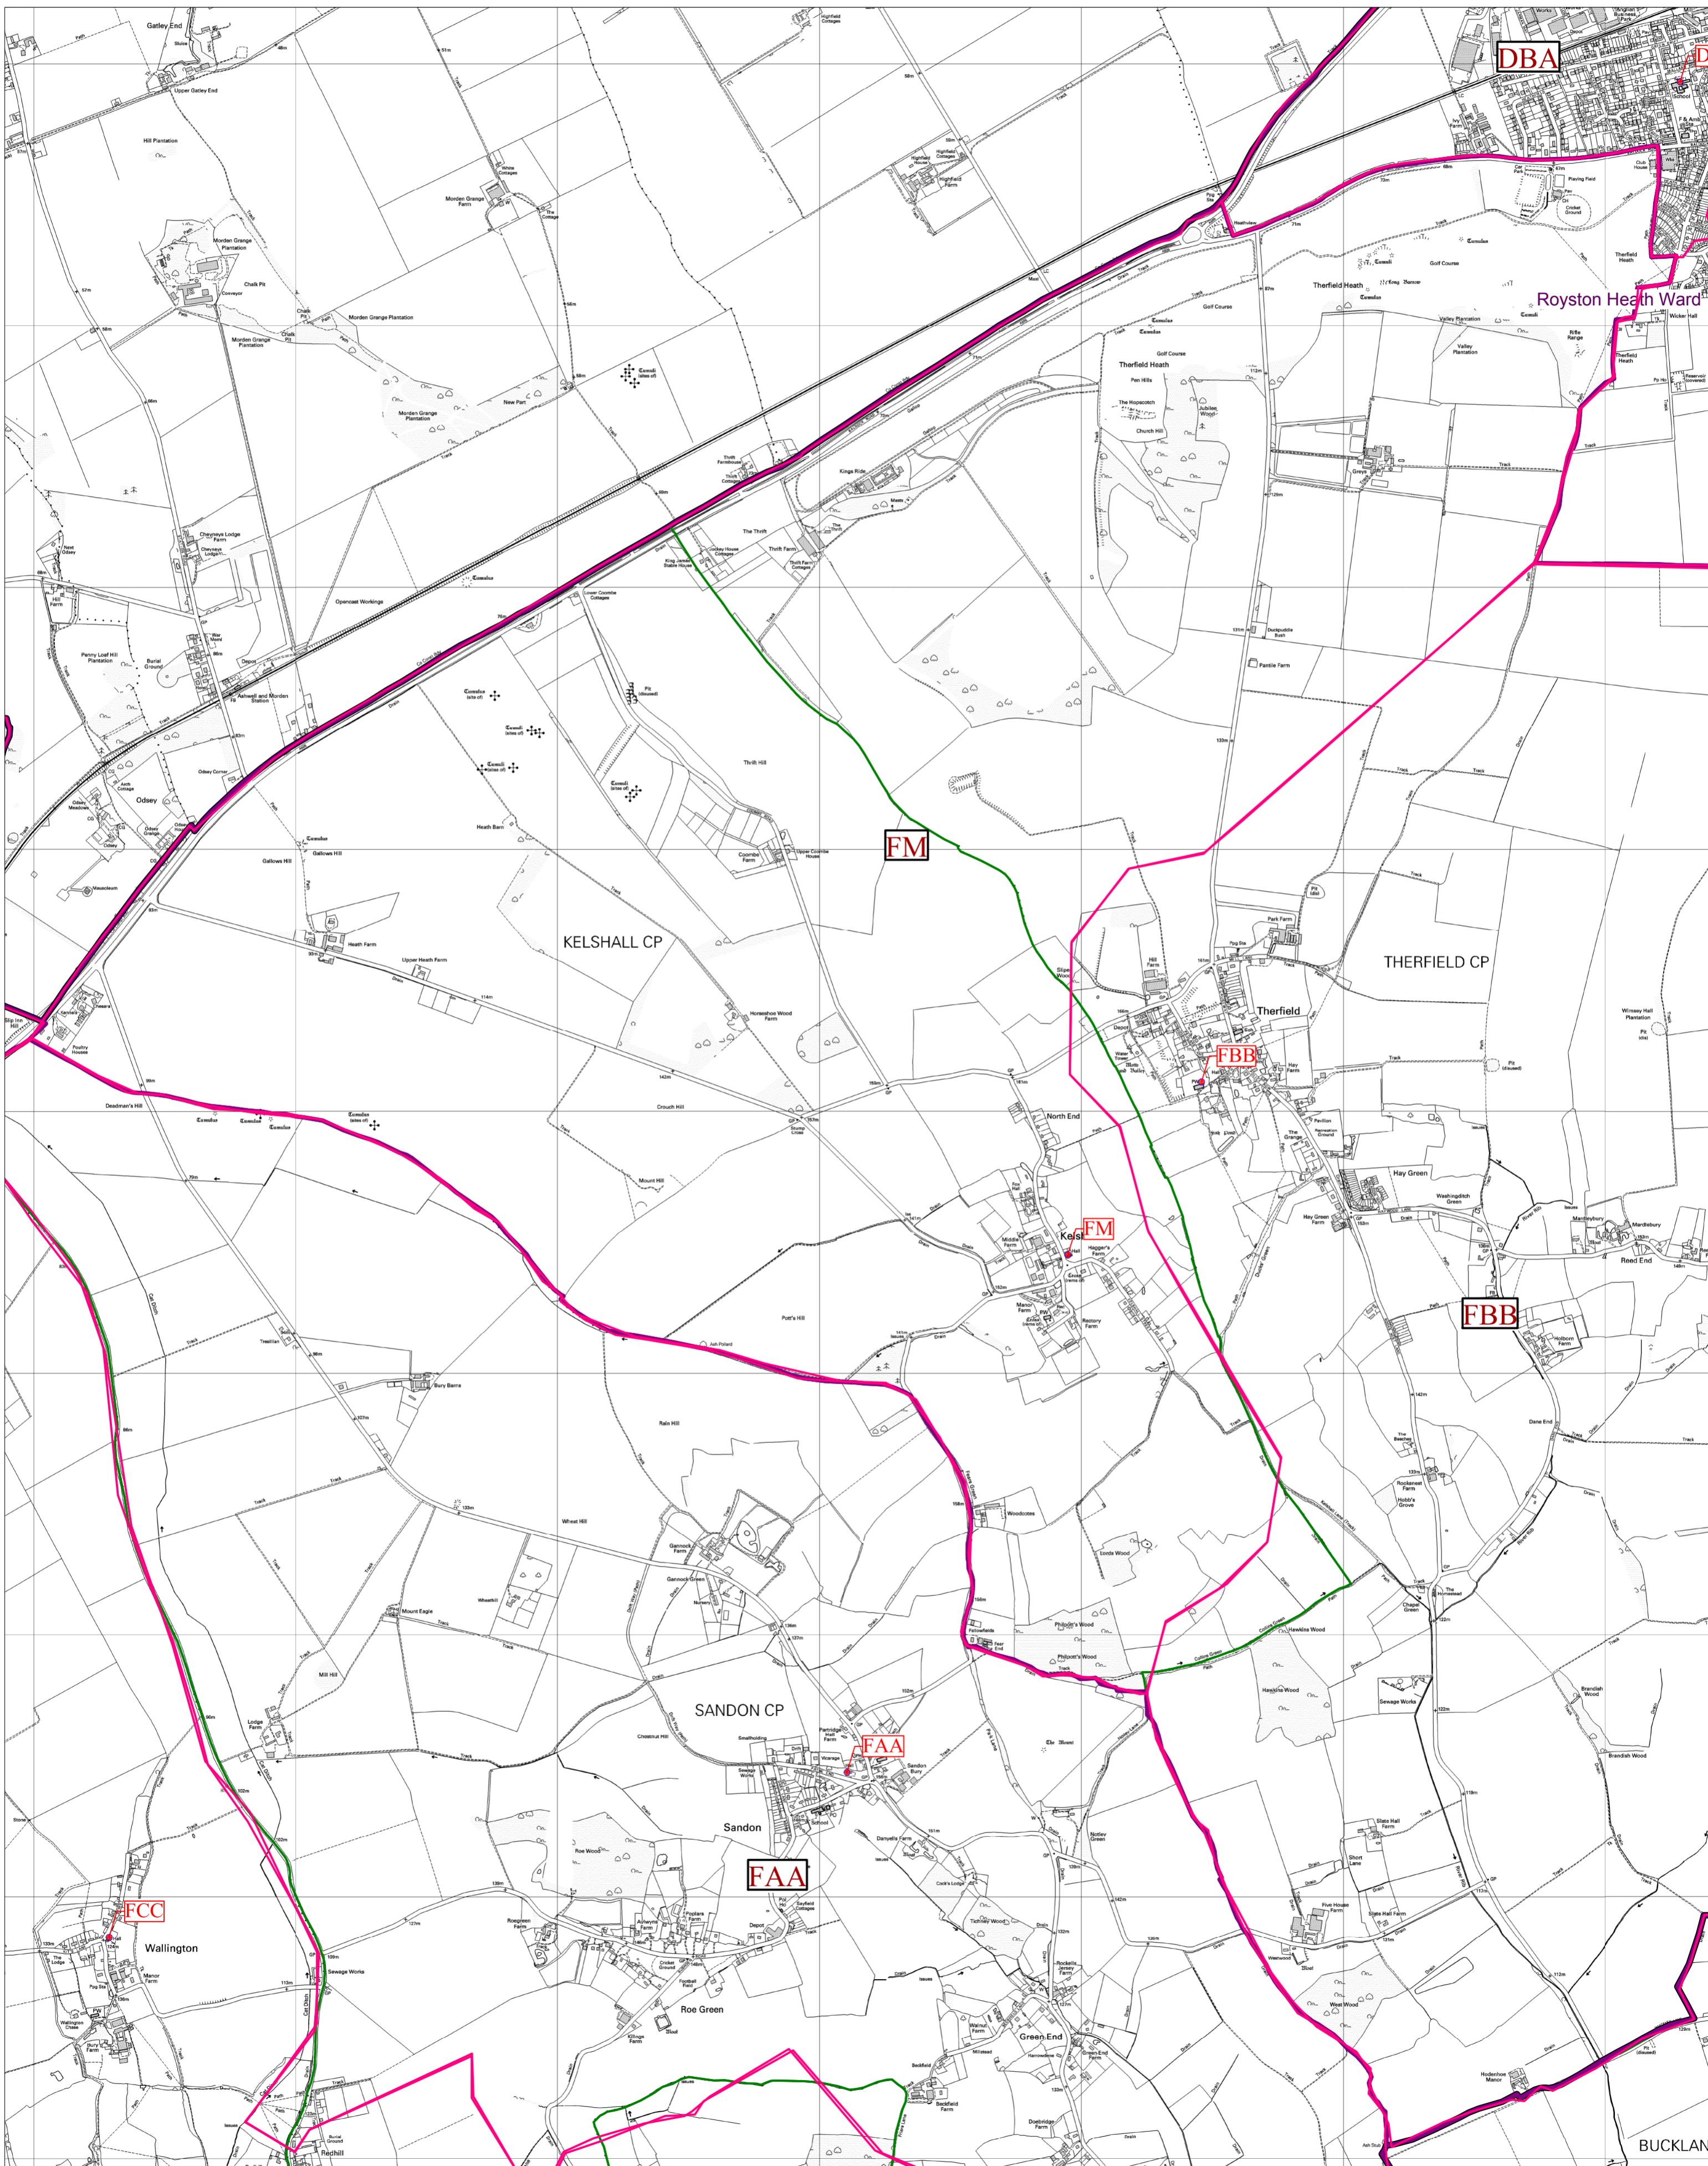

Polling Area - FM - Kelshall

Scale: 1:?
Date: 23:10:13